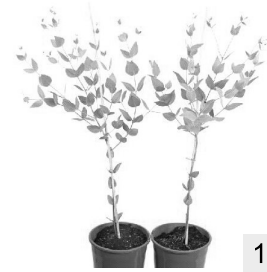

# Domus Nursery - Plants of the Week - 26/4/24

18/04/24

*Duranta erecta* 'Alba'  
175mm - \$9.45 - 2m shrub, white fls

11/04/24

*Eucalyptus* 'Euky Dwarf'  
200mm - \$10.90 - 6m, red/pink fls.

11/04/24

*Eucalyptus forrestiana*  
200mm - \$10.40 - 7x5, yel fuchsia fls