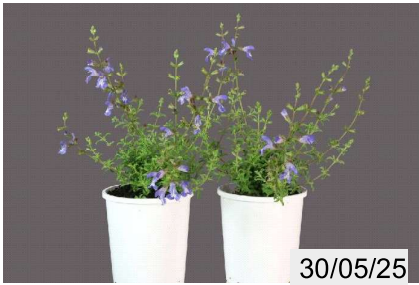

Salvia 'Cape Blue'
140mm - 60x50cm, sky blue fls

30/05/25

Salvia 'Kisses and Wishes'
175mm - 80x80cm, fuchsia fls

22/05/24

Syzygium Pinnacle
175mm - 6-10x1.5m, hedging

30/05/25

Talipariti (Hibiscus) 'Rubrum'
200mm - 6x3m, yel fls, dk fol